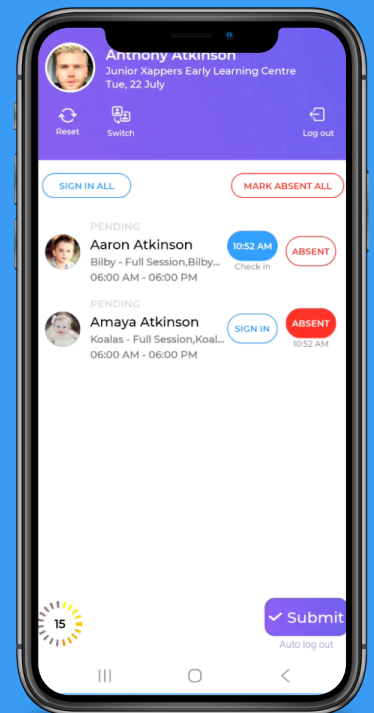

Kiosk

Smooth Sign-Ins for Big Days and Little Feet

Enter your mobile number

Enter your four-digit pin

Select Sign In/Out/
Absent & Submit

Kiosk

Smooth Sign-Ins for Big Days and Little Feet

Enter your mobile number

Enter your four-digit pin

Select Sign In/Out/
Absent & Submit