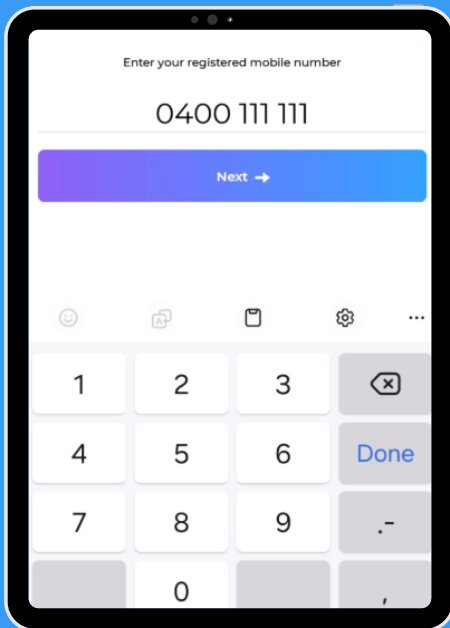

Kiosk

Smooth Sign-Ins for Big Days and Little Feet

Enter your mobile number

Enter your four-digit pin

Select Sign In/Out/
Absent & Submit

Kiosk

Smooth Sign-Ins for Big Days and Little Feet

Enter your mobile number

Enter your four-digit pin

Select Sign In/Out/
Absent & Submit