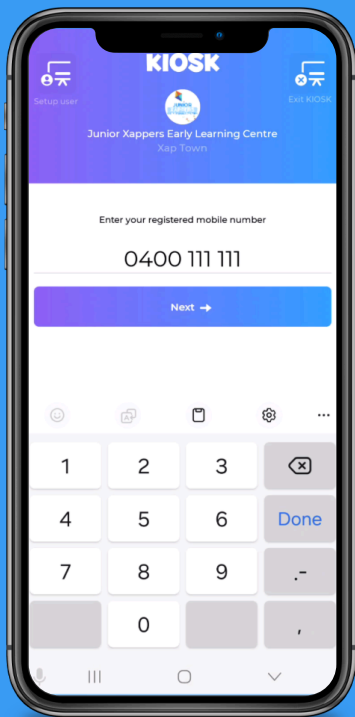

Kiosk

Smooth Sign-Ins for Big Days and Little Feet

Enter your mobile number

Enter your four-digit pin

Select Sign In/Out/
Absent & Submit

Kiosk

Smooth Sign-Ins for Big Days and Little Feet

Enter your mobile number

Enter your four-digit pin

Select Sign In/Out/
Absent & Submit