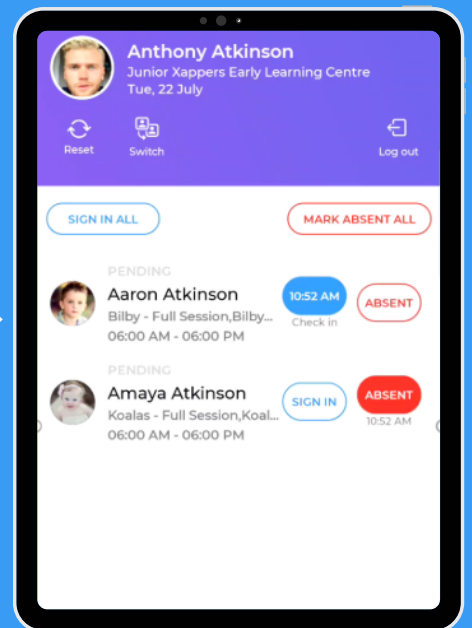

Kiosk

Smooth Sign-Ins for Big Days and Little Feet

Enter your mobile number

Enter your four-digit pin

Select Sign In/Out/
Absent & Submit

Kiosk

Smooth Sign-Ins for Big Days and Little Feet

Enter your mobile number

Enter your four-digit pin

Select Sign In/Out/
Absent & Submit